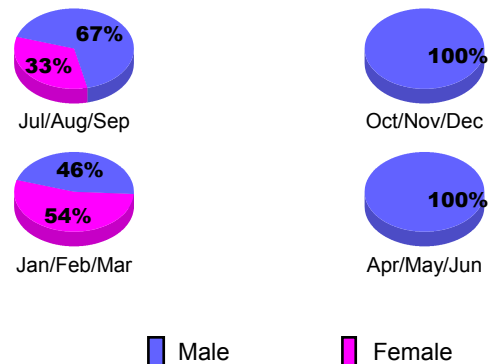

Club Results 2012-2013

Goal, New, Dropped, Gain/Loss

YTD Status Quo Clubs 2012-2013

Status Quo Clubs Compared to Status Quo Members

Club Gain/Loss 2012-2013

MEMBERSHIP

Month	Net Memb Goal	Actual New Memb	Actual Dropped Memb	Gain/Loss of Memb
2012-2013				
Jul/Aug/Sep	22	29	54	-25
Oct/Nov/Dec	-3	21	29	-8
Jan/Feb/Mar	15	60	21	39
Apr/May/June	-10	18	15	3
Totals	24	128	119	9

Membership Results 2012-2013

Goal, New, Dropped, Gain/Loss

Gender Comparison 2012-2013

Membership Gain/Loss 2012-2013