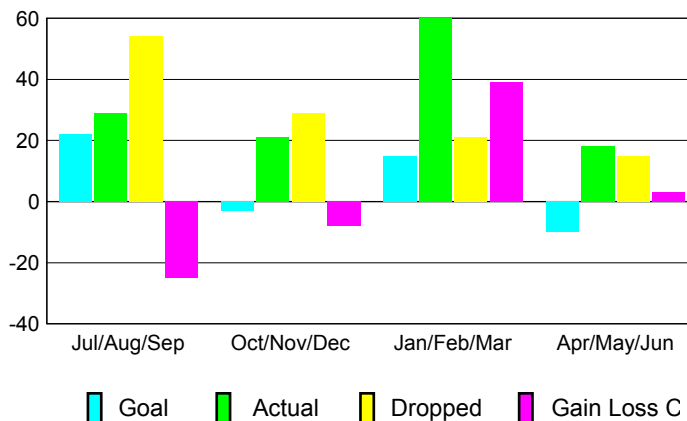

GMT: **JØRN ANDERSEN**

Location: **NORWAY**

GMT CA: **4**

CLUBS

Month	New Club Goal	Actual New Clubs	Actual Dropped Clubs	Gain/Loss of Clubs
2012-2013				
Jul/Aug/Sep	1	0	0	0
Oct/Nov/Dec	0	0	0	0
Jan/Feb/Mar	1	1	0	1
Apr/May/June	0	0	0	0
Totals	2	1	0	1

Club Results 2012-2013

Goal, New, Dropped, Gain/Loss

YTD Status Quo Clubs 2012-2013

Status Quo Clubs Compared to Status Quo Members

Club Gain/Loss 2012-2013

MEMBERSHIP

Month	Net Memb Goal	Actual New Memb	Actual Dropped Memb	Gain/Loss of Memb
2012-2013				
Jul/Aug/Sep	22	29	54	-25
Oct/Nov/Dec	-3	21	29	-8
Jan/Feb/Mar	15	60	21	39
Apr/May/June	-10	18	15	3
Totals	24	128	119	9

Membership Results 2012-2013

Goal, New, Dropped, Gain/Loss

Gender Comparison 2012-2013

Membership Gain/Loss 2012-2013